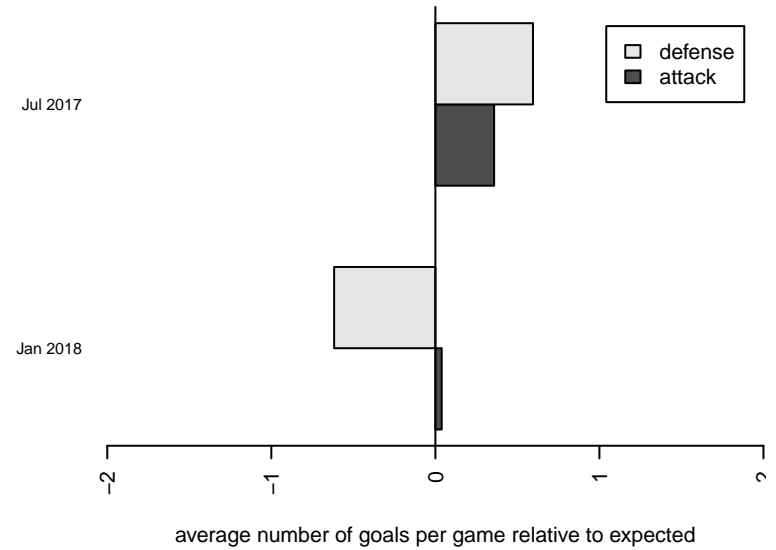

Performance relative to 13 month average