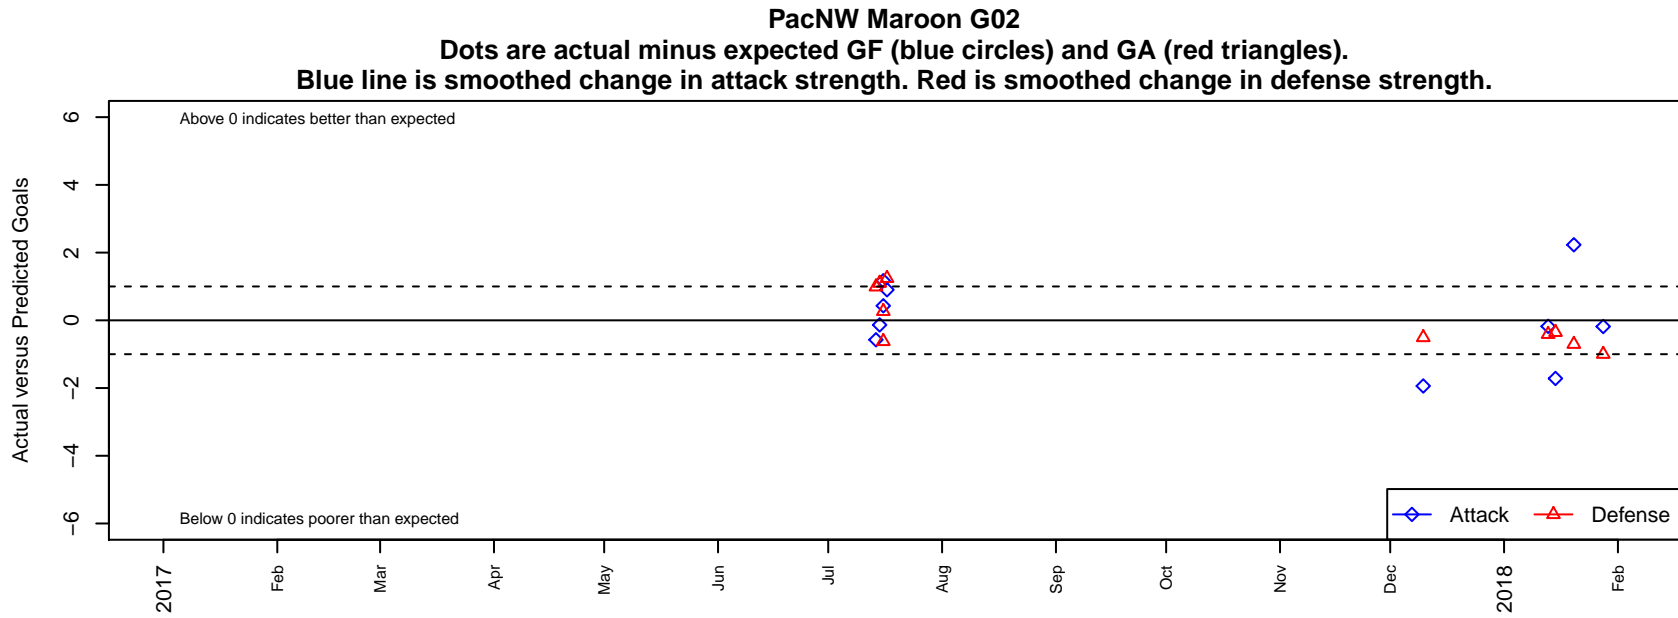

**attack and defense variance (black dot)
relative to other teams
and top 10 in region**

**attack and defense rating
relative to others at age
and all opponents in last 13 months**

PacNW Maroon G02

Pacific Northwest SC
Tukwila, WA
G02 total strength=1888
attack=64.16 defense=29.39
fall league = RCL G02 Div 1

alt names used:
PACIFIC NORTHWEST PACNW 02 MAROON
PacNW G02 Maroon A

Venues played:
2017 Nike Crossfire Challenge Super Group U'
2017 RCL G02 Div 1