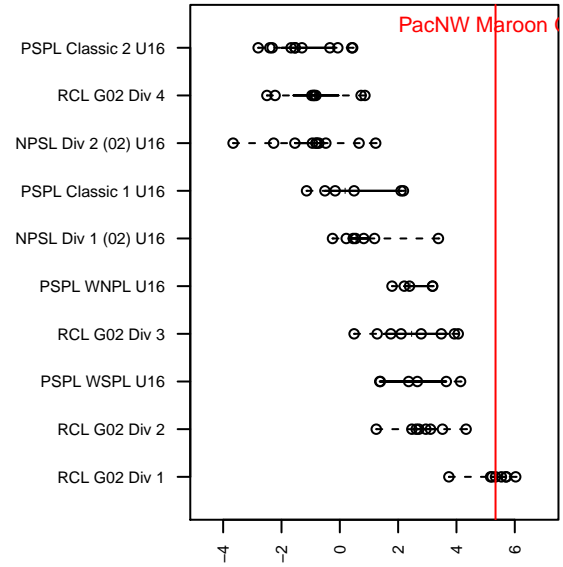

PacNW Maroon G02

Pacific Northwest SC
 Tukwila, WA
 G02 total strength=1888
 attack=64.16 defense=29.39
 fall league = RCL G02 Div 1

alt names used:
 PACIFIC NORTHWEST PACNW 02 MAROON
 PacNW G02 Maroon A

Venues played:
 2017 Nike Crossfire Challenge Super Group U'
 2017 RCL G02 Div 1

**attack and defense variance (black dot)
relative to other teams
and top 10 in region**

**attack and defense rating
relative to others at age
and all opponents in last 13 months**