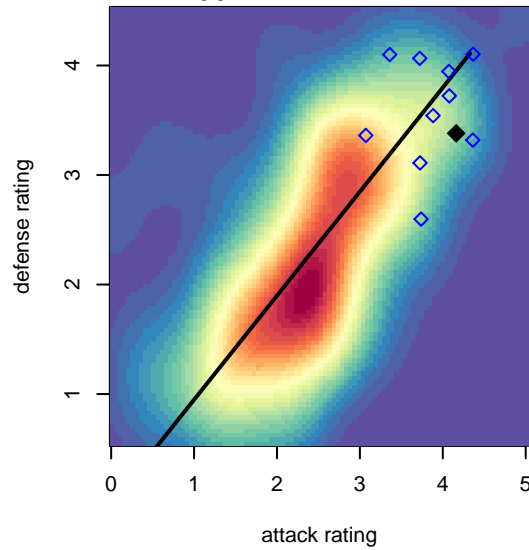

PacNW Maroon G02

Pacific Northwest SC
 Tukwila, WA
 G02 total strength=1888
 attack=64.16 defense=29.39
 fall league = RCL G02 Div 1

alt names used:
 PACIFIC NORTHWEST PACNW 02 MAROON
 PacNW G02 Maroon A

Venues played:
 2017 Nike Crossfire Challenge Super Group U'
 2017 RCL G02 Div 1

**attack and defense variance (black dot)
relative to other teams
and top 10 in region**

**attack and defense rating
relative to others at age
and all opponents in last 13 months**