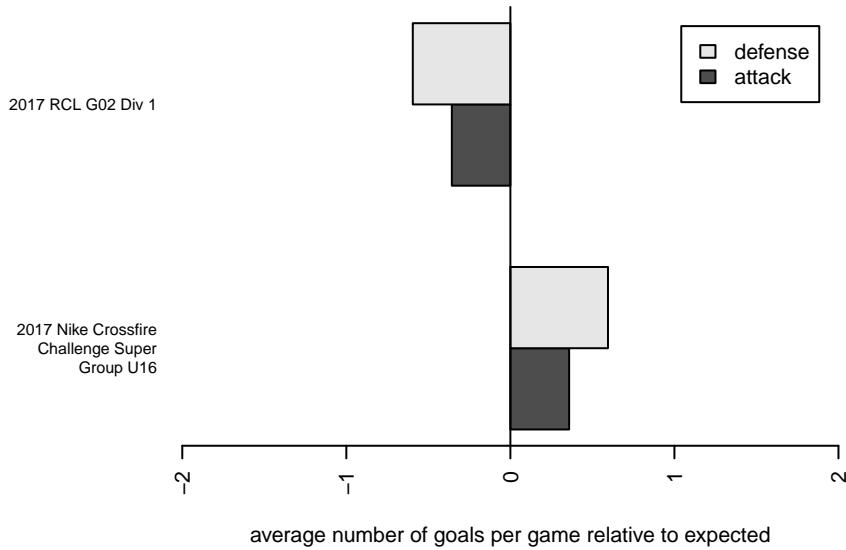

Performance relative to 13 month average