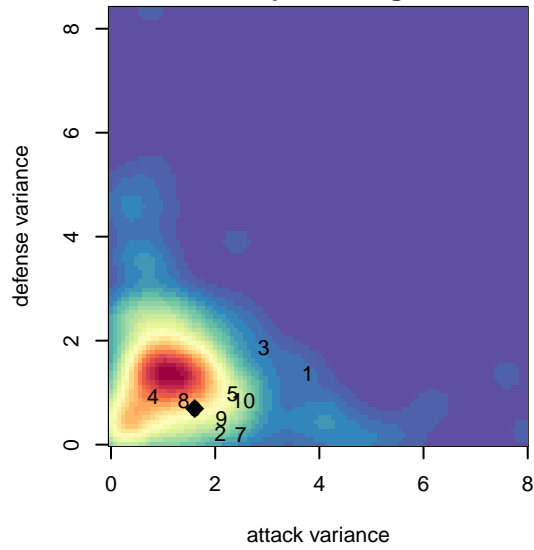

PacNW Maroon G02

Pacific Northwest SC
 Tukwila, WA
 G02 total strength=1888
 attack=64.16 defense=29.39
 fall league = RCL G02 Div 1

alt names used:
 PACIFIC NORTHWEST PACNW 02 MAROON
 PacNW G02 Maroon A

Venues played:
 2017 Nike Crossfire Challenge Super Group U'
 2017 RCL G02 Div 1

**attack and defense variance (black dot)
relative to other teams
and top 10 in region**

**attack and defense rating
relative to others at age
and all opponents in last 13 months**